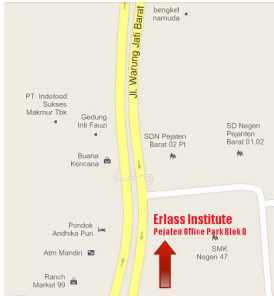

Lokasi

Written by Administrator

Tuesday, 06 March 2012 04:32 - Last Updated Friday, 31 May 2013 06:31

Gedung Erlas Prokreatif Indonesia

[Pejaten Office Park Blok D - J I. Warung Buncit Raya](#)

Gedung Erlangga Learning Center

Jl. Adhyaksa No. R-12, Lebak Lestari Residence, Lebak Bulus, Jakarta Selatan